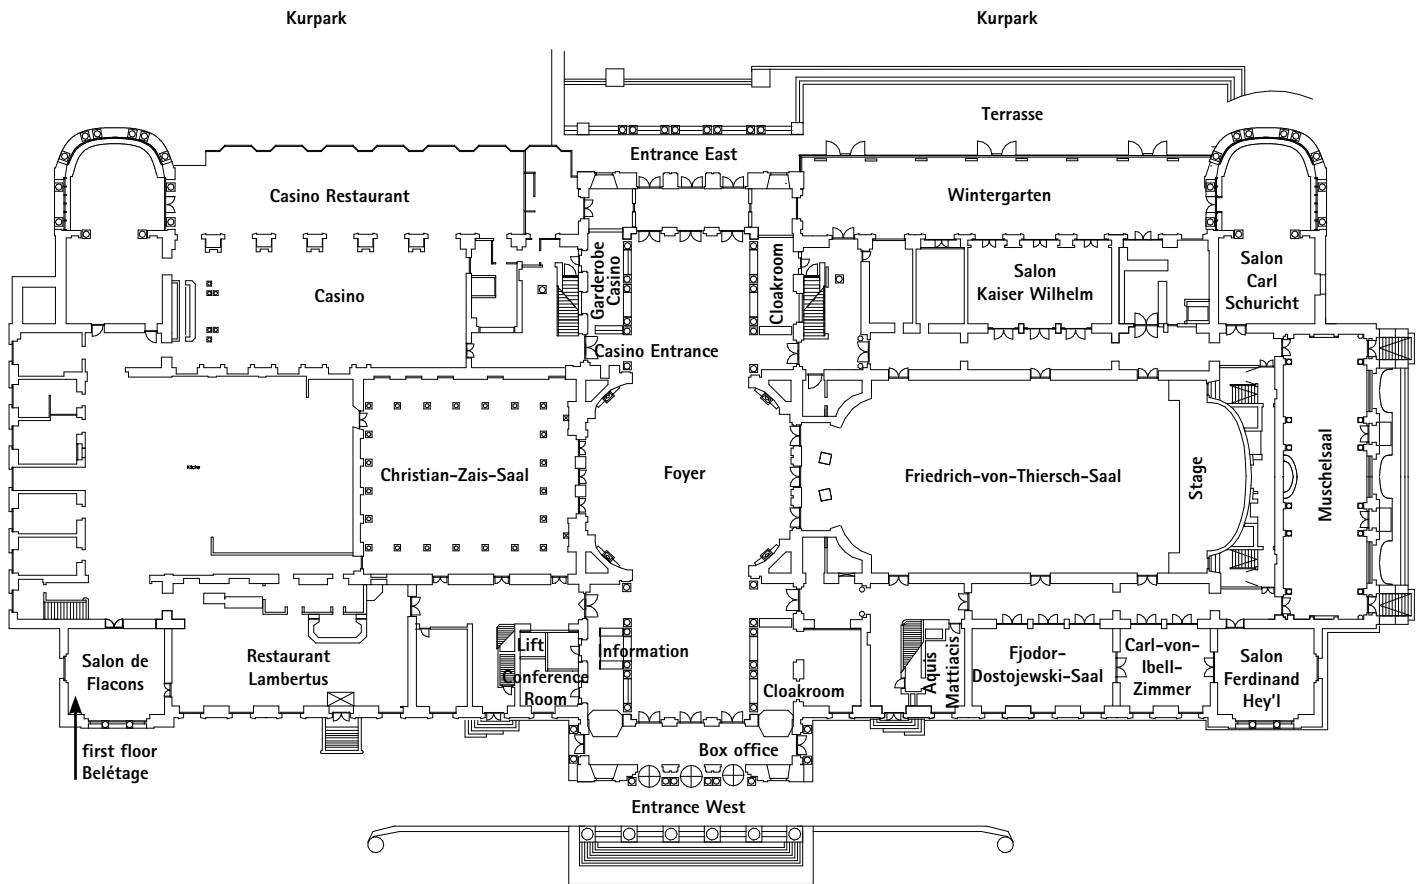

KURHAUS WIESBADEN PRICE LIST 2021

FLOOR PLAN

Kurhaus Wiesbaden (ground floor)