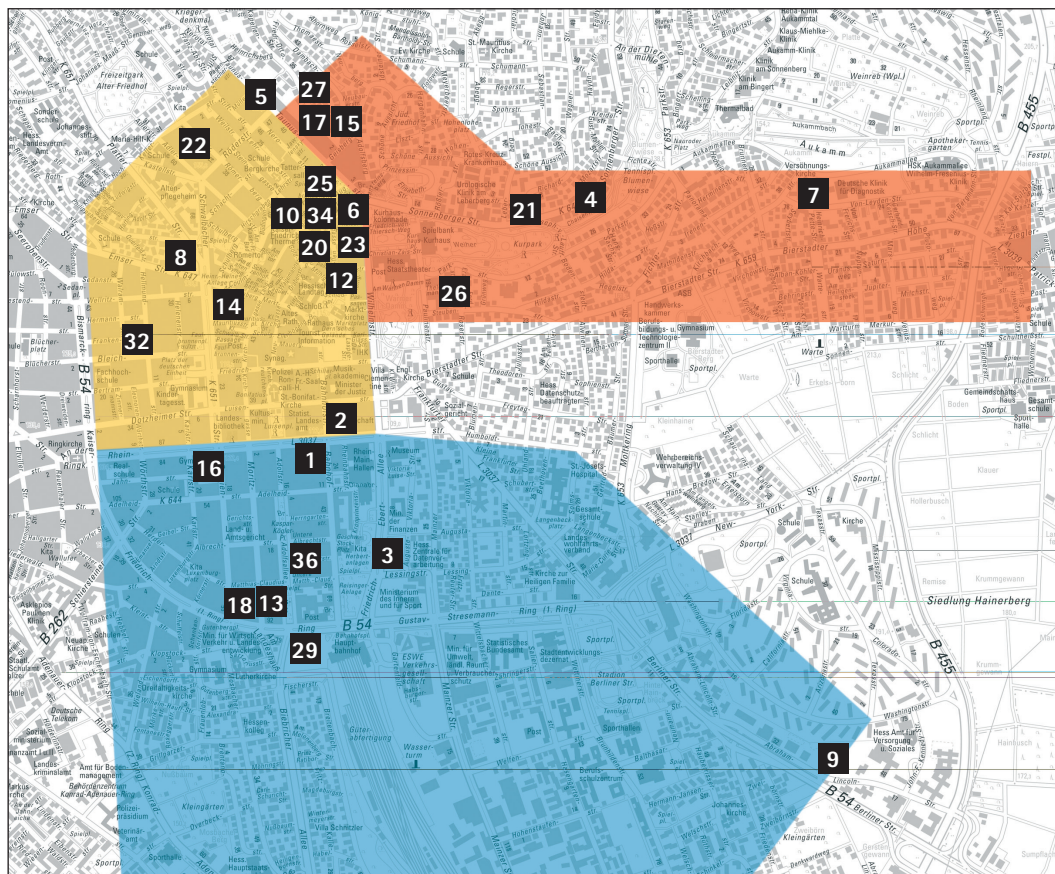

HOTEL GUIDING SYSTEM

- Directions from the Autobahn via B455, B54, B263, B262
- Green-white signposting and three colour zones
- Listing of hotels on the coloured signposts
- Information on the guiding system at the main train station
- All the other hotels are located in the white zone of the map

hotel route yellow

- | | |
|---------------------------------|--|
| ACHAT Hotel City-Wiesbaden (14) | Hotel Nassauer Hof (6) |
| Hotel Bären (20) | Hotel Oranien (8) |
| Crowne Plaza Wiesbaden (2) | Radisson Blu Schwarzer Bock Hotel (10) |
| Das Kleine Hotel (22) | Ring Hotel (32) |
| Hotel Drei Lilien (23) | Town Hotel Wiesbaden (34) |
| Hotel Ibis Wiesbaden City (25) | Trüffel (12) |

hotel route red

- Hotel Admiral (15)
- Hotel Am Kochbrunnen (17)
- City Partner Hotel Fürstenhof (21)
- Hotel De France (5)
- Fontana Hotel (4)
- Hotel Klee am Park (26)
- Hotel Klemm (27)
- NH Aukamm Wiesbaden (7)

hotel route blue

- Hotel Aachener Hof (13)
- Hotel Alexander (16)
- Hotel Am Landeshaus (18)
- Hotel Am Schlosspark (19)
(not shown on the map)
- Hotel Aurora (36)
- Best Western Hotel Hansa (1)
- Dorint Pallas Wiesbaden (3)
- Motel One (29)
- Pentahotel Wiesbaden (9)